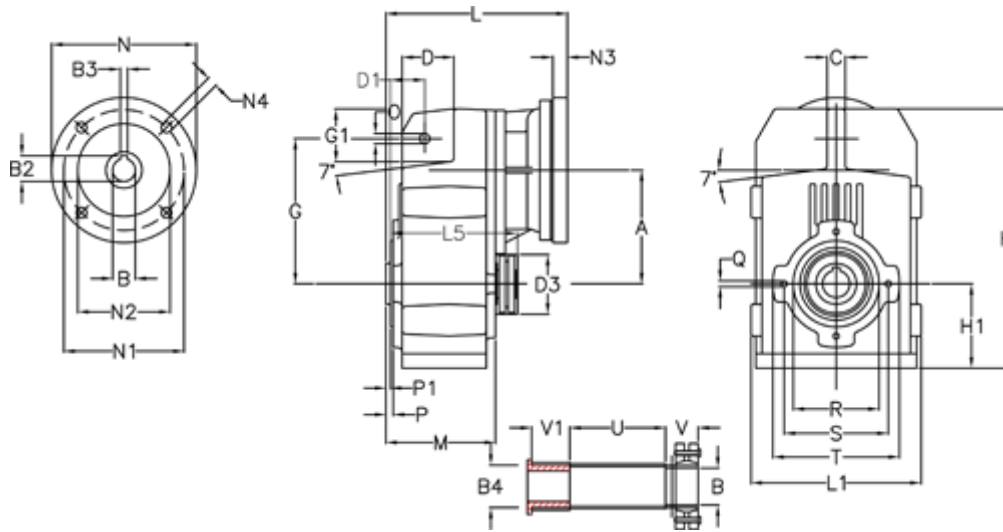

Article number: 29560201458230  
 Description: Shaft mounted gear  
 A252QF30-14,5-P80B5

## Measures

A = 128.75	D1 = 43.5	I5 = 197.5	P1	= 3.5	V = 4
B = 30	d3 = 83	M = 135.5	Q	= M10x14	V1 = 4
B1 = 19	G = 162	N = 200	R	= 110	
B2 = 21.8	G1 = 58.0	N1 = 165	S	= 130	
B3 = 6	H = 290.5	N2 = 130	T	= 150	
B4 = 30	H1 = 93.5	N4 = M10x20	Tightening torque Nm adapter bushing = 6.0		
C = 20	L = 232.5	O = 13	Tightening torque Nm shrink disc = 7.0		
D = 57.0	L1 = 188	P = 6.0	U	= 120.5	